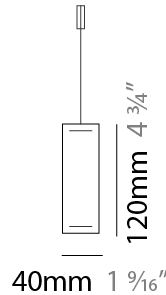

PROJECT _____
TYPE _____
SPECIFIER _____
QUANTITY _____
DATE _____

LED120 SUSPENSION

D71024-

base number   Color   Finish
Temperature   Options

1. To build a product code in our configurator select the specify button on the base model # product page
2. To build a manual product code on this datasheet choose from the options listed below in blue font and add the suffix to the base model #

GENERAL

Series: Woodlin
Subseries: LED120
Brand: Tunto
Division: Design
Mounting Type: Suspension
Mounting Location: Ceiling
Subcategory: Profile

PHYSICAL

Shape: Rectangle
Length (mm): 1000
Length (in): 39 ³/₈
Width (mm): 40
Width (in): 1 ⁹/₁₆
Height (mm): 120
Height (in): 4 ³/₄
Max. Overall Height (mm): 2120
Max. Overall Height (in): 83 ⁷/₁₆
Light Distribution: Direct / Indirect
Diffuser: Opal
Fixture Finish: [WAL / ASH / OAK / BLK / WHI](#)
Fixture Material: Wood
Cable Details: 2000mm / 78 3/4"

ELECTRICAL

Lamp Type: LED
Input Wattage (W): 46
Total Output Wattage (W): 38
Dimming: Tri-Mode (Non-Dimming and Phase Dimming (120Vac only) and 0-10V Dimming)
Driver Included: Yes
Driver Location: Integrated
Driver Type: Constant Current - Universal
Driver Class: Class 2
Input Voltage (V): 120 - 277
Constant Current (MA): 700

LED

Color Temperature (°K): [2700 / 3000 / 4000](#)
Max. Delivered Lumen (lm): 2200
CRI: >93 CRI
Lamp Life (hrs): 50000

OPTICAL

RATINGS AND CERTIFICATIONS

Certified By: Certified for North American Standards
IP rating: IP20